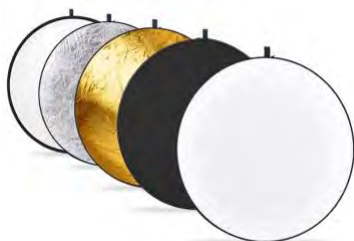

Matte Box

4 available

Neewar 5 in 1
80" Collapsible

Reflector

3 available

Matthews Double
Riser Combo Stand

2 available

Large Lastolite Standard Skylite Rapid Kit